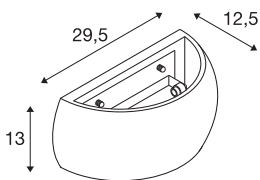

### TECHNICAL DATA

Item no.	1004732
Socket	R7s 118mm
Number of sockets	1
IP Code	IP 20
Assembly	Surface
Assembly details	Wall
Primary nominal voltage	220-240V ~50/60Hz
Safety class	I
Wattage	20 W
Color	white
Light distribution	asymmetric
Light outlet	direct - indirect
Length	26 cm
Width	12.5 cm
Height	13 cm
Net weight	1.676 kg
Gross weight	2.215 kg
BIG WHITE Page	359