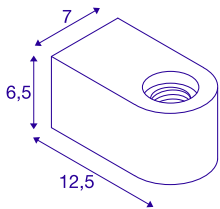

## FITU CUBE WL

## TECHNICAL DATA

|                         |                   |
|-------------------------|-------------------|
| Item no.                | 1004738           |
| Socket                  | E27               |
| Number of sockets       | 1                 |
| IP Code                 | IP 20             |
| Assembly                | Surface           |
| Assembly details        | Wall              |
| Primary nominal voltage | 220-240V ~50/60Hz |
| Safety class            | I                 |
| Wattage                 | 20 W              |
| Color                   | black             |
| Light outlet            | diffuse           |
| Length                  | 12.5 cm           |
| Width                   | 7 cm              |
| Height                  | 6.5 cm            |
| Net weight              | 0.522 kg          |
| Gross weight            | 0.657 kg          |
| BIG WHITE Page          | 376               |