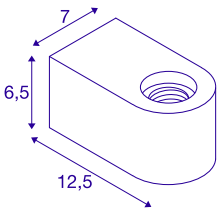

FITU CUBE WL

Indoor wall-mounted light E27 white

With the FITU CUBE WL in black or white, you can now enjoy a wall-mounted light at an attractive price. You can insert any filament lightbulb with an E27 base into this light. So you can enjoy countless combination possibilities. We recommend an LED G125 E27 lightbulb.

TECHNICAL DATA

Item no.	1004739
Socket	E27
Number of sockets	1
IP Code	IP 20
Assembly	Surface
Assembly details	Wall
Primary nominal voltage	220-240V ~50/60Hz
Safety class	I
Wattage	20 W
Color	white
Light outlet	diffuse
Length	12.5 cm
Width	7 cm
Height	6.5 cm
Net weight	0.535 kg
Gross weight	0.67 kg
BIG WHITE Page	376