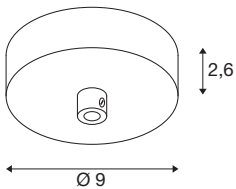

FITU

ceiling rose black

The SLV FITU ceiling rose in black is an elegant ceiling rose for the surface mounting of pendant lights from the FITU series.

TECHNICAL DATA

Item no.	1004744
IP Code	IP 20
Nominal voltage	220-240V ~50/60Hz V
Safety class	I
Color	black
Height	2.6 cm
Diameter	9 cm
Net weight	0.18 kg
Gross weight	0.226 kg
BIG WHITE Page	281