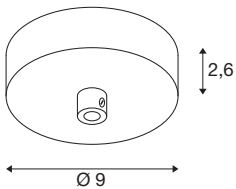

## TECHNICAL DATA

Item no.	1004745
IP Code	IP 20
Nominal voltage	220-240V ~50/60Hz V
Safety class	I
Color	white
Height	2.6 cm
Diameter	9 cm
Net weight	0.183 kg
Gross weight	0.231 kg
BIG WHITE Page	281