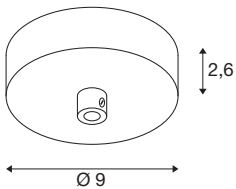

### TECHNICAL DATA

Item no.	1004746
IP Code	IP 20
Nominal voltage	220-240V ~50/60Hz V
Safety class	I
Color	chrome
Height	2.6 cm
Diameter	9 cm
Net weight	0.178 kg
Gross weight	0.229 kg
BIG WHITE Page	281