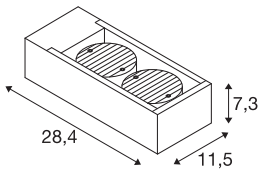

ESKINA FRAME WL

Outdoor LED wall-mounted light double anthracite
CCT switch 3000/4000K

An all-round successful design with an elegant rectangular aluminium frame: the popular outdoor lights of the ESKINA family now offer even greater scope for application in the FRAME design alternative. The anthracite-coloured ESKINA FRAME makes a stylish impression in any outdoor area. The pivoting light heads ensure flexible light emission. Thanks to a high IP protection rating, ESKINA is perfectly protected from the elements. Hinzu kommt, dass sich die Lichtfarbe (3000/4000 K) über den CCT Switch flexibel vor der Installation wechseln lässt. This means that easy installation is a mere formality.

TECHNICAL DATA

Item no.	1004748
Number of different light outlets	2
Rotating or tilting	tiltable
IP Code	IP 65
Impact resistance class	IK 06
Impact resistance	1 Joule
Assembly	Surface
Assembly details	Wall
Primary nominal voltage	220-240V ~50/60Hz
Secondary power / voltage	700 mA
Safety class	I
Wattage	27 W
Minimum ambient temperature	-20 °C
Maximum ambient temperature	35 °C
Level of inrush current	91 A
Duration of inrush current	2 µs
Stroboscopic effect (SVM)	0.01
Lumen	2200/2400 lm
Colour temperature	3000/4000 Kelvin
Beam angle	95 °
Color	anthracite
CRI	80

Light Source

916483		LXXBXX data	L70B50
		Service life	30000 h
		Light distribution	rotational symmetric
		Light outlet	direct
		Risk Group	1
		Width	11.5 cm
		Height	7.3 cm
		Depth	28.4 cm
		Net weight	1.903 kg
		Gross weight	2.191 kg
		BIG WHITE Page	749