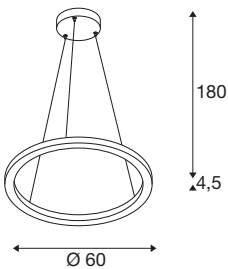

TECHNICAL DATA

Item no.	1004759
Number of different light outlets	2
Assembly	Surface
Assembly details	Ceiling
Dimmable	Yes
Dimming technology	trailing edge
Primary nominal voltage	220-240V ~50/60Hz
Secondary power / voltage	600 mA
Safety class	I
Wattage	24 W
Level of inrush current	30 A
Duration of inrush current	40 μ s
Stroboscopic effect (SVM)	0.05
Lumen	820/830 lm
Colour temperature	2700/3000 Kelvin
Beam angle	130 °
Color	black
CRI	90
Light outlet	direct - indirect
Height	4.5 cm
Diameter	60 cm
Pendant length	180 cm

Light Source

916535	
--------	---

Net weight	2.152 kg
Gross weight	4.055 kg
BIG WHITE Page	188