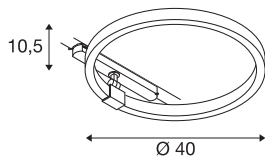

TECHNICAL DATA

Item no.	1004771
Rotating or tilting	rotary Bar and tiltable
Assembly details	Track Ceiling
Dimmable	Yes
Dimming technology	DALI 2
Primary nominal voltage	220-240V ~50/60Hz
Secondary power / voltage	350 mA
Safety class	II
Wattage	15.2 W
Rated standby power	0.5 W
Level of inrush current	35 A
Duration of inrush current	80 μ s
Stroboscopic effect (SVM)	0
Lumen	670 lm
Colour temperature	4000 Kelvin
Beam angle	170 °
Color	black
CRI	90
Light outlet	direct - indirect
Risk Group	1
Height	10.5 cm
Diameter	40 cm

Light Source

916576		Net weight	0.778 kg
		Gross weight	1.663 kg
		BIG WHITE Page	194