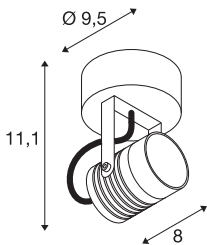

TECHNICAL DATA

Item no.	1004957
Rotating or tilting	rotary Bar and tiltable
IP Code	IP 55
Impact resistance class	IK 06
Impact resistance	1 Joule
Assembly	Surface
Assembly details	Ceiling, Wall
Primary nominal voltage	100-240V ~50/60Hz
Secondary power / voltage	240 mA
Safety class	I
Wattage	6 W
Level of inrush current	1.12 A
Lumen	400 lm
Colour temperature	3000 Kelvin
Beam angle	40 °
Color	rust
CRI	80
LXXBXX data	L80B50
Service life	30000 h
Light distribution	rotational symmetric
Light outlet	direct
Length	8 cm

Light Source

916630	
--------	---

Accessories

1002884	NAUTILUS , installation plate for surface-mounted cabling
---------	---

Height	111 cm
Diameter	6 cm
Net weight	0.587 kg
Gross weight	0.667 kg
BIG WHITE Page	785