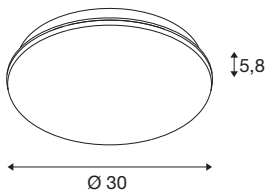

SIMA SENSOR

Indoor LED wall and ceiling-mounted light 3000K round dimmable

This allows you to opt for sustainable lighting indoors too: SIMA is one of the SLV lights that is partly made using recycled plastics (PCR). It is also a shining example of how quality and high durability can be combined in the most environmentally friendly way possible. The white wall and ceiling surface-mounted light with its solid and flat construction, high colour rendering index (CRI>90) and dimmable warm-white light (3000K) has a strong look, which can be sustainably used in both the private and commercial sector, especially in entrance areas, corridors and basements. The spacer makes it also suitable for cable surface mounting.

TECHNICAL DATA

Item no.	1005085
IP Code	IP 44
Assembly	Surface
Assembly details	Ceiling,Wall
Dimmable	Yes
Dimming technology	trailing edge
Number of through-wires	12
Primary nominal voltage	220-240V ~50/60Hz
Secondary power / voltage	320 mA
Safety class	II
Wattage	24 W
Minimum ambient temperature	-25 °C
Maximum ambient temperature	40 °C
Stroboscopic effect (SVM)	0.05
Lumen	2200 lm
Colour temperature	3000 Kelvin
Beam angle	120 °
Color	white
CRI	90
LXXBXX data	L70B50
Service life	30000 h
Risk Group	1

Light Source

916453		Height	5.8 cm
		Diameter	30 cm
		Net weight	1.157 kg
		Gross weight	1.341 kg
		BIG WHITE Page	420