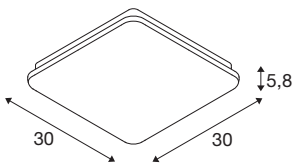

SIMA SENSOR

Indoor LED wall and ceiling-mounted light 3000K square dimmable

This allows you to opt for sustainable lighting indoors too: SIMA is one of the SLV lights that is partly made using recycled plastics (PCR). It is also a shining example of how quality and high durability can be combined in the most environmentally friendly way possible. The white wall and ceiling surface-mounted light with its solid and flat construction, high colour rendering index (CRI>90) and dimmable warm-white light (3000K) has a strong look, which can be sustainably used in both the private and commercial sector, especially in entrance areas, corridors and basements. The spacer makes it also suitable for cable surface mounting.

TECHNICAL DATA

Item no.	1005087
IP Code	IP 44
Assembly	Surface
Assembly details	Ceiling,Wall
Dimmable	Yes
Dimming technology	trailing edge
Number of through-wires	12
Primary nominal voltage	220-240V ~50/60Hz
Secondary power / voltage	320 mA
Safety class	II
Wattage	24 W
Minimum ambient temperature	-25 °C
Maximum ambient temperature	40 °C
Stroboscopic effect (SVM)	0.05
Lumen	2200 lm
Colour temperature	3000 Kelvin
Beam angle	120 °
Color	white
CRI	90
LXXBXX data	L70B50
Service life	30000 h
Risk Group	1

Light Source

916313	
--------	---

Length	30 cm
Width	30 cm
Height	5.8 cm
Net weight	1.321 kg
Gross weight	1.507 kg
BIG WHITE Page	421