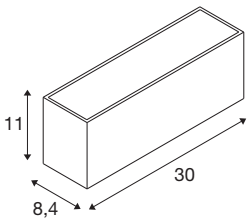

## SITRA L WL UP/DOWN

LED outdoor wall-mounted light, white, CCT switch  
3000/4000K

Simultaneously elegant and modern, the SLV SITRA lighting family offers delightfully atmospheric lighting in any outdoor area. The white SITRA CUBE L UP/DOWN wall light, in particular, blends in seamlessly with its architectural surroundings. This allows the light to offer an indirect lighting atmosphere that adds interest to any façade. And thanks to its robust aluminium design and an IP65 rating, the SITRA CUBE L UP/DOWN wall light is durable and features optimal protection. This integrated LED light offers 24 watts, 2800 lumen and a light colour of 3000 or 4000 kelvin that can be configured via the CCT switch. Installation to a 230V power supply is incredibly straightforward. Experience light with SLV – your reliable partner for all kinds of outdoor lights for 40 years.

## TECHNICAL DATA

Item no.	1005156
Number of different light outlets	2
IP Code	IP 65
Impact resistance class	IK 05
Impact resistance	0.7 Joule
Assembly	Surface
Assembly details	Wall
Primary nominal voltage	220-240V ~50/60Hz
Secondary power / voltage	600 mA
Safety class	I
Wattage	24 W
Minimum ambient temperature	-20 °C
Maximum ambient temperature	40 °C
Number of luminaires at LS B16A	7
Number of luminaires at LS C16A	14
Level of inrush current	15 A
Duration of inrush current	300 µs
Stroboscopic effect (SVM)	0.02
Lumen	2800/3060 lm
Colour temperature	3000/4000 Kelvin
Beam angle	105 °
Color	white

Light Source

916469	
916472	

CRI	80
LXXBXX data	L70B50
Service life	50000 h
Risk Group	1
Width	30 cm
Height	11 cm
Depth	8.4 cm
Net weight	1.73 kg
Gross weight	1.974 kg
BIG WHITE Page	741