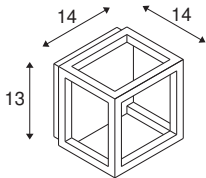

TECHNICAL DATA

Item no.	1005202
IP Code	IP 55
Assembly	Surface
Assembly details	Ceiling, Wall
Number of through-wires	20
Primary nominal voltage	100-277V ~50/60Hz
Secondary power / voltage	480 mA
Safety class	I
Wattage	7.5 W
Minimum ambient temperature	-20 °C
Maximum ambient temperature	40 °C
Stroboscopic effect (SVM)	0.01
Lumen	230 lm
Colour temperature	3000 Kelvin
Color	anthracite
CRI	80
LXXBXX data	L70B50
Service life	30000 h
Risk Group	0
Length	14 cm
Width	14 cm
Height	13 cm

Light Source

916329	
--------	-----------------------------------------------------------------------------------

Net weight	0.741 kg
Gross weight	0.942 kg
BIG WHITE Page	811