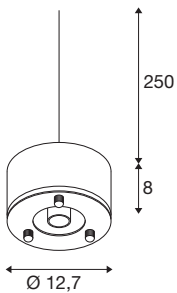

PARA DOME E27

grey pendant light

The PARA DOME E27 with its special lighting attributes is ideal for a technical, industrial setting. With IP 20 protection class, it is protected against external influences. The pendant light has a high power consumption of 150 watts and is therefore perfect for hall lighting. The light made of aluminium is also convincing in terms of quality. Experience PARA in action and convince yourself of a successful lighting experience.

TECHNICAL DATA

Item no.	1005215
Socket	E27
Number of sockets	1
IP Code	IP 20
Impact resistance	0.35 Joule
Assembly details	Ceiling with Acc., Ground with Acc.
Primary nominal voltage	220-240V ~50/60Hz
Safety class	I
Wattage	150 W
Color	grey
Height	8 cm
Diameter	12.7 cm
Net weight	0.571 kg
Gross weight	0.667 kg
BIG WHITE Page	318