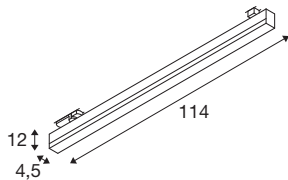

SIGHT TRACK DALI

black 3-phase spot, CCT

The modern SIGHT wall and ceiling light is made for surface mounting or busbar. In black, the light made of aluminium and acrylic cuts a professional figure everywhere. With its lifespan of 30,000 hours, the LED is also extremely sustainable. When will you test out the benefits of SLV's impressive indoor lights?

TECHNICAL DATA

Item no.	1005397
IP Code	IP 20
Assembly details	Track Ceiling
Dimmable	Yes
Dimming technology	DALI 2
Primary nominal voltage	220-240V ~50/60Hz
Secondary power / voltage	700 mA
Safety class	I
Wattage	39 W
Minimum ambient temperature	-20 °C
Maximum ambient temperature	40 °C
Rated standby power	0.5 W
Network rated standby power	0.5 W
Level of inrush current	26 A
Duration of inrush current	140 µs
Stroboscopic effect (SVM)	0.03
Lumen	3000/3000 lm
Colour temperature	3000/4000 Kelvin
Beam angle	120 °
Color	black
CRI	90
UGR ≤	25

Light Source

916361		LXXBXX data	L70B50
		Service life	30000 h
		Risk Group	1
		Length	114 cm
		Width	4.5 cm
		Height	12 cm
		Net weight	2.106 kg
		Gross weight	2.6 kg
		BIG WHITE Page	532