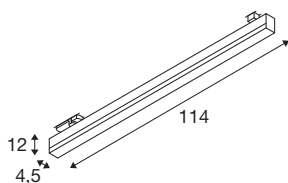

## SIGHT TRACK DALI

white 3-phase spot, CCT

The modern SIGHT wall and ceiling light is made for surface mounting or busbar. In white, the light made of aluminium and acrylic cuts a professional figure everywhere. In addition, SIGHT TRACK DALI is also extremely sustainable with its LED lifespan of 30,000 hours. Experience SIGHT in action and convince yourself of a successful lighting experience.

## TECHNICAL DATA

Item no.	1005399
IP Code	IP 20
Assembly details	Track Ceiling
Dimmable	Yes
Dimming technology	DALI 2
Primary nominal voltage	220-240V ~50/60Hz
Secondary power / voltage	700 mA
Safety class	I
Wattage	39 W
Minimum ambient temperature	-20 °C
Maximum ambient temperature	40 °C
Rated standby power	0.5 W
Network rated standby power	0.5 W
Level of inrush current	26 A
Duration of inrush current	140 µs
Stroboscopic effect (SVM)	0.03
Lumen	3000/3000 lm
Colour temperature	3000/4000 Kelvin
Beam angle	120 °
Color	white
CRI	90
UGR ≤	25

Light Source

916361		LXXBXX data	L70B50
		Service life	30000 h
		Risk Group	1
		Length	114 cm
		Width	4.5 cm
		Height	12 cm
		Net weight	2.107 kg
		Gross weight	2.598 kg
		BIG WHITE Page	532