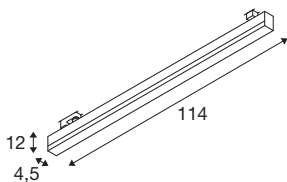

## SIGHT TRACK

silver 3-phase spot, CCT

SIGHT is the modern wall and ceiling light for surface mounting or busbar. The light made of aluminium and acrylic in the colour grey cuts a professional figure everywhere. In addition, SIGHT Track is also extremely sustainable with its LED lifespan of 30,000 hours. Experience SIGHT in action and convince yourself of a successful lighting experience.

## TECHNICAL DATA

Item no.	1005402
IP Code	IP 20
Assembly details	Track Ceiling
Primary nominal voltage	220-240V ~50/60Hz
Secondary power / voltage	700 mA
Safety class	I
Wattage	37 W
Minimum ambient temperature	-20 °C
Maximum ambient temperature	40 °C
Stroboscopic effect (SVM)	0.04
Lumen	3000/3000 lm
Colour temperature	3000/4000 Kelvin
Beam angle	120 °
Color	grey
CRI	90
UGR ≤	25
LXXBXX data	L70B50
Service life	30000 h
Risk Group	1
Length	114 cm
Width	4.5 cm
Height	12 cm

Light Source

916361		Net weight	2.098 kg
		Gross weight	2.581 kg
		BIG WHITE Page	532