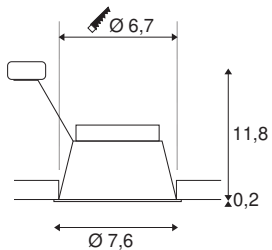

HORN GU10

black recessed ceiling light, 25W blower door tested

Rigid high-voltage recessed light of the HORN series. In the light made of aluminium, the light source is installed offset to the rear. This design results in a special appearance as well as effective glare reduction. Furthermore, the lights have successfully completed a blower door test. The HORN series is available in several versions.

TECHNICAL DATA

Item no.	1005435
Socket	GU10
Number of sockets	1
IP Code	IP 20 / IP 44
Impact resistance class	IK 02
Assembly	Recessed
Assembly details	Ceiling
Primary nominal voltage	220-240V ~50/60Hz
Safety class	II
Wattage	25 W
Color	black
Height	12 cm
Diameter	7.6 cm
Net weight	0.157 kg
Gross weight	0.192 kg
Shape of cut-out	round
Installation depth	13 cm
Installation diameter	6.7 cm
BIG WHITE Page	220