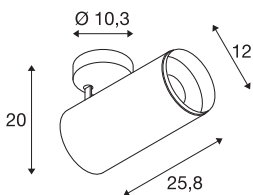

NUMINOS® SPOT DALI XL

white / black ceiling mounted light, 36W 2700K 60°

NUMINOS is the perfectly coordinated light system from SLV that combines function, design and technology. With a variety of downlights and spotlights, you provide a thousand lighting design options. Like with the NUMINOS® SPOT DALI XL indoor ceiling-mounted light LED, which impresses with its high-quality workmanship and light. The spotlight is ideal for targeted accent lighting or for illuminating larger areas. The recessed ceiling light convinces with a power consumption of 36 watts, luminous flux of 2980 lumens, colour temperature of 2700 Kelvin and a colour reproduction index of 90. Installation is then done in no time at all. When to choose NUMINOS from SLV – modular diversity awaits you.

TECHNICAL DATA

Item no.	1005746
Number of different light outlets	1
Rotating or tilting	rotary bar and tiltable
Assembly	Surface
Assembly details	Ceiling
Dimmable	Yes
Dimming technology	DALI
Primary nominal voltage	220-240V ~50/60Hz
Secondary power / voltage	900 mA
Safety class	I
Wattage	36 W
Minimum ambient temperature	-20 °C
Maximum ambient temperature	35 °C
Number of luminaires at LS B16A	18
Number of luminaires at LS C16A	18
Level of inrush current	15 A
Duration of inrush current	100 µs
Stroboscopic effect (SVM)	0
Lumen	2980 lm
Colour temperature	2700 Kelvin
Beam angle	60 °
Color	white

Light Source

791857	
--------	---

Accessories

1006170	NUMINOS® XL , white front ring
---------	--------------------------------

CRI	90
UGR ≤	25
LXXBXX data	L80B50
Service life	50000 h
Length	25.8 cm
Height	20 cm
Diameter	12 cm
Net weight	1.5 kg
Gross weight	2 kg
BIG WHITE Page	101