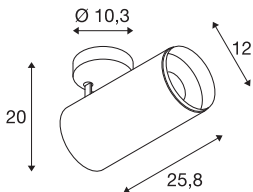

NUMINOS® SPOT DALI XL

black ceiling mounted light, 36W 4000K 36°

The NUMINOS light system from SLV skilfully combines function, design and technology. With a variety of downlights and spotlights, you provide a thousand lighting design options. Like with the NUMINOS® SPOT DALI XL indoor ceiling-mounted light LED, which impresses with its high-quality workmanship and light. With the spotlight, you can opt for spot lighting or high-quality illumination of larger areas. The recessed ceiling light convinces with a power consumption of 36 watts, luminous flux of 3760 lumens, colour temperature of 4000 Kelvin and a colour reproduction index of 90. Installation is then done in no time at all. When to choose NUMINOS from SLV – modular diversity awaits you.

TECHNICAL DATA

Item no.	1005754
Number of different light outlets	1
Rotating or tilting	rotary bar and tiltable
Assembly	Surface
Assembly details	Ceiling
Dimmable	Yes
Dimming technology	DALI
Primary nominal voltage	220-240V ~50/60Hz
Secondary power / voltage	900 mA
Safety class	I
Wattage	36 W
Minimum ambient temperature	-20 °C
Maximum ambient temperature	35 °C
Number of luminaires at LS B16A	18
Number of luminaires at LS C16A	18
Level of inrush current	15 A
Duration of inrush current	100 µs
Stroboscopic effect (SVM)	0
Lumen	3760 lm
Colour temperature	4000 Kelvin
Beam angle	36 °
Color	black

Light Source

791850	
--------	---

Accessories

1006170	NUMINOS® XL , white front ring
---------	--------------------------------

CRI	90
UGR ≤	19
LXXBXX data	L80B50
Service life	50000 h
Length	25.8 cm
Height	20 cm
Diameter	12 cm
Net weight	1.5 kg
Gross weight	2 kg
BIG WHITE Page	101