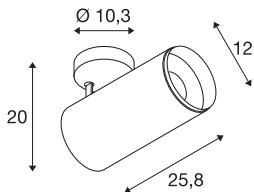

NUMINOS® SPOT DALI XL

white / black ceiling mounted light, 36W 4000K 24°

The NUMINOS light system from SLV combines technology, design and functionality like no other. This way, you can experience a thousand lighting design possibilities with different downlights and spotlights. Also with the NUMINOS® SPOT DALI XL indoor ceiling-mounted light LED, which convinces with the best workmanship and lighting quality. The spotlight is ideal for targeted accent lighting or for illuminating larger areas. The recessed ceiling light convinces with a power consumption of 36 watts, luminous flux of 3800 lumens, colour temperature of 4000 Kelvin and a colour reproduction index of 90. Installation is then done in no time at all. When do you choose NUMINOS® from SLV?

TECHNICAL DATA

Item no.	1005756
Number of different light outlets	1
Rotating or tilting	rotary bar and tiltable
Assembly	Surface
Assembly details	Ceiling
Dimmable	Yes
Dimming technology	DALI
Primary nominal voltage	220-240V ~50/60Hz
Secondary power / voltage	900 mA
Safety class	I
Wattage	36 W
Minimum ambient temperature	-20 °C
Maximum ambient temperature	35 °C
Number of luminaires at LS B16A	18
Number of luminaires at LS C16A	18
Level of inrush current	15 A
Duration of inrush current	100 µs
Stroboscopic effect (SVM)	0
Lumen	3800 lm
Colour temperature	4000 Kelvin
Beam angle	24 °
Color	white

Light Source

791850	
--------	---

Accessories

1006170	NUMINOS® XL , white front ring
---------	--------------------------------

CRI	90
UGR ≤	19
LXXBXX data	L80B50
Service life	50000 h
Length	25.8 cm
Height	20 cm
Diameter	12 cm
Net weight	1.5 kg
Gross weight	2 kg
BIG WHITE Page	101