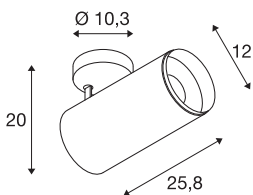

NUMINOS® SPOT XL PHASE

white / black ceiling mounted light, 36W 3000K 24°

The NUMINOS light system from SLV skilfully combines function, design and technology. This way, you can experience a thousand lighting design possibilities with different downlights and spotlights. Also with the NUMINOS® SPOT XL Phase indoor ceiling-mounted light LED, which convinces with the best workmanship and lighting quality. The spotlight is ideal for targeted accent lighting or even illumination of larger areas. The recessed ceiling light convinces with a power consumption of 36 watts, luminous flux of 3530 lumens, colour temperature of 3000 Kelvin and a colour reproduction index of 90. Installation is then done in no time at all. When will you choose SLV's modular variety?

TECHNICAL DATA

Item no.	1006092
Number of different light outlets	1
Rotating or tilting	rotary bar and tiltable
Assembly	Surface
Assembly details	Ceiling
Dimmable	Yes
Dimming technology	trailing edge
Primary nominal voltage	220-240V ~50/60Hz
Secondary power / voltage	900 mA
Safety class	I
Wattage	36 W
Minimum ambient temperature	-20 °C
Maximum ambient temperature	35 °C
Level of inrush current	4.64 A
Duration of inrush current	224 µs
Stroboscopic effect (SVM)	0.02
Lumen	3530 lm
Colour temperature	3000 Kelvin
Beam angle	24 °
Color	white
CRI	90
UGR ≤	19

Light Source

791823	
--------	---

LXXBXX data	L80B50
Service life	50000 h
Risk Group	1
Length	25.8 cm
Height	20 cm
Diameter	12 cm
Net weight	1.7 kg
Gross weight	2.15 kg
BIG WHITE Page	101