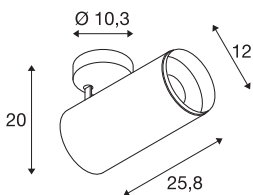

NUMINOS® SPOT XL PHASE

white / black ceiling mounted light, 36W 3000K 36°

Design, technology and function in perfection: NUMINOS is the light system from SLV that combines everything. With a variety of downlights and spotlights, you can experience a thousand lighting design possibilities. Also with the NUMINOS® SPOT XL Phase indoor ceiling-mounted light LED, which convinces with the best workmanship and lighting quality. The spotlight is ideal for targeted accent lighting or for illuminating larger areas. The recessed ceiling light convinces with a power consumption of 36 watts, luminous flux of 3490 lumens, colour temperature of 3000 Kelvin and a colour reproduction index of 90. This means that easy installation is a mere formality. When will you choose SLV's modular variety?

TECHNICAL DATA

Item no.	1006093
Number of different light outlets	1
Rotating or tilting	rotary bar and tiltable
Assembly	Surface
Assembly details	Ceiling
Dimmable	Yes
Dimming technology	trailing edge
Primary nominal voltage	220-240V ~50/60Hz
Secondary power / voltage	900 mA
Safety class	I
Wattage	36 W
Minimum ambient temperature	-20 °C
Maximum ambient temperature	35 °C
Level of inrush current	4.64 A
Duration of inrush current	224 µs
Stroboscopic effect (SVM)	0.02
Lumen	3490 lm
Colour temperature	3000 Kelvin
Beam angle	36 °
Color	white
CRI	90
UGR ≤	19

Light Source

791823	
--------	---

LXXBXX data	L80B50
Service life	50000 h
Risk Group	1
Length	25.8 cm
Height	20 cm
Diameter	12 cm
Net weight	1.7 kg
Gross weight	2.15 kg
BIG WHITE Page	101