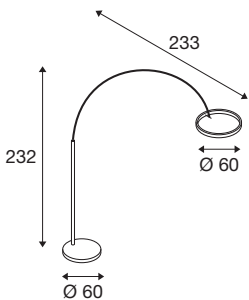

ONE BOW FL

Free-standing lamp black 20W 1200/1200lm
2700/3000K CRI90 140°

Perfect for stylish living spaces, the hotel business, catering and smaller shops: with its flawless design, the ONE BOW FL gooseneck lamp is a highlight in any location. The circular lamp head emits its 1200 / 1200 lumen dimmable light in an upward and downward direction. The colour temperature can be configured using the CCT switch (2700/3000K). A CRI of over 90 ensures natural colour rendering, while the beam angle of 140 degrees evenly illuminates the surrounding area. And the LED service life of 50,000 hours is also exceptionally generous.

TECHNICAL DATA

Item no.	1006352
Number of different light outlets	2
Rotating or tilting	rotary bar and tiltable
Assembly	Mobile
Dimmable	Yes
Dimming technology	Switch Dimmable
Primary nominal voltage	220-240V ~50/60Hz
Secondary power / voltage	24 V
Safety class	II
Wattage	22 W
Minimum ambient temperature	-20 °C
Maximum ambient temperature	45 °C
Operating efficiency (LOR)	0,4
Rated standby power	0.4 W
Level of inrush current	25 A
Duration of inrush current	300 µs
Stroboscopic effect (SVM)	0
Lumen	1200/1200 lm
Colour temperature	2700/3000 Kelvin
Beam angle	140 °
Color	black
CRI	90

Light Source

1319288		UGR ≤	22
		LXXBXX data	L80B50
		Service life	50000 h
		Risk Group	1
		Width	60 cm
		Height	232 cm
		Depth	233 cm
		Net weight	20.5 kg
		Gross weight	21.935 kg
		BIG WHITE Page	197