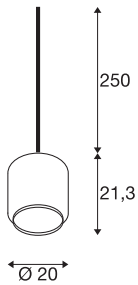

## PANTILO 20 PD

E27 pendant light, gold/chrome

With its elegant glass shade, the PANTILO 20 PD has a radiant and unique design. The chrome version also conjures up a very special lighting atmosphere. The cable is 2.5 m long and can be shortened if necessary. A pendant high-light for the hotel trade, catering industry or private living spaces, whose impact can be intensified by installation as part of a lighting group.

## TECHNICAL DATA

|                         |                   |
|-------------------------|-------------------|
| Item no.                | 1006395           |
| Socket                  | E27               |
| Number of sockets       | 1                 |
| IP Code                 | IP 20             |
| Assembly details        | Ceiling with Acc. |
| Primary nominal voltage | 200-240V ~50/60Hz |
| Safety class            | II                |
| Wattage                 | 15 W              |
| Color                   | gold              |
| Height                  | 21.3 cm           |
| Diameter                | 20 cm             |
| Net weight              | 1 kg              |
| Gross weight            | 1.07 kg           |
| BIG WHITE Page          | 281               |

## Recommended lamp

|         |  |
|---------|--|
| 1005305 | A60 E27 Mirrorhead ,<br>chrome LED light, 7.5W<br>2700K CRI90 180° |
| 1005265 | ST64 E27 , gold LED ligh-<br>t, 7.5W 2500K CRI90<br>320°           |
| 1005303 | A60 E27 , transparent<br>LED light, 7.5W 2700K<br>CRI90 320°       |
| 1005268 | ST58 E27 , transparent<br>LED light, 7.5W 2700K<br>CRI90 320°      |