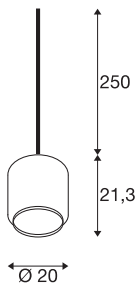

PANTILO 20 PD

E27 pendant light, white/chrome

The PANTILO 20 PD pendant light shines with a unique design that is characterised by the glass shade. The chrome version creates particularly atmospheric lighting. The 2.5 m cable can be shortened and is compatible with almost all installation heights. A pendant highlight for the hotel trade, catering industry or private living spaces, whose impact can be intensified by installation as part of a lighting group.

TECHNICAL DATA

Item no.	1006396
Socket	E27
Number of sockets	1
IP Code	IP 20
Assembly details	Ceiling with Acc.
Primary nominal voltage	200-240V ~50/60Hz
Safety class	II
Wattage	15 W
Color	white
Height	21.3 cm
Diameter	20 cm
Net weight	1 kg
Gross weight	1.07 kg
BIG WHITE Page	281