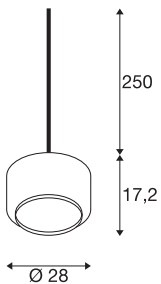

PANTILO 28 PD

E27 pendant light, white/chrome

Designed with a glass shade, the PANTILO 28 PD makes a clear design statement. The chrome version creates particularly atmospheric lighting. The cable is 2.5 m long and can be shortened if necessary. This cylindrical pendant light is a genuinely eye-catching feature for the hotel trade, catering industry or private domain, and the open cable end allows it to be combined with different lighting systems.

TECHNICAL DATA

Item no.	1006399
Socket	E27
Number of sockets	1
IP Code	IP 20
Assembly details	Ceiling with Acc.
Primary nominal voltage	200-240V ~50/60Hz
Safety class	II
Wattage	15 W
Color	white
Height	17.2 cm
Diameter	28 cm
Net weight	1.3 kg
Gross weight	1.391 kg
BIG WHITE Page	281

Recommended lamp

1005305	A60 E27 Mirrorhead , chrome LED light, 7.5W 2700K CRI90 180°
1005265	ST64 E27 , gold LED ligh- t, 7.5W 2500K CRI90 320°
1005303	A60 E27 , transparent LED light, 7.5W 2700K CRI90 320°
1005268	ST58 E27 , transparent LED light, 7.5W 2700K CRI90 320°