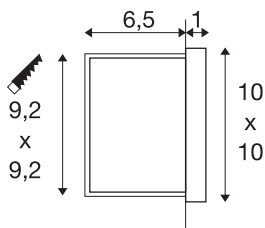

CONCRETO EL

recessed wall light grey, 3.2W, 15lm, 3000K

A highly durable and striking design made from fashionable concrete: the rectangular CONCRETO EL wall-mounted light makes a strong statement in outdoor areas. The fixed LED emits a warm white light with 3000 Kelvin and offers an impressive service life of 50,000 hours. In addition, the grey concrete lamp has an IP65 protection class rating, which means it is ideally protected against dust and jets of water from all directions.

TECHNICAL DATA

Item no.	1006407
IP Code	IP 65
Impact resistance class	IK 03
Impact resistance	0.35 Joule
Assembly	Recessed
Assembly details	Wall
Primary nominal voltage	100-240V ~50/60Hz
Secondary power / voltage	700 mA
Safety class	I
Wattage	3.2 W
Minimum ambient temperature	-20 °C
Maximum ambient temperature	50 °C
Number of luminaires at LS B16A	28
Number of luminaires at LS C16A	48
Level of inrush current	15 A
Duration of inrush current	300 µs
Stroboscopic effect (SVM)	0
Lumen	15 lm
Colour temperature	3000 Kelvin
Color	grey
CRI	80
LXXBXX data	L80B50

Light Source

1319291	
---------	---

Service life	50000 h
Risk Group	1
Width	10 cm
Height	10 cm
Depth	7 cm
Net weight	0.52 kg
Gross weight	0.556 kg
Shape of cut-out	square
Installation length	9.2 cm
Installation width	9.2 cm
Installation depth	6.5 cm
BIG WHITE Page	821