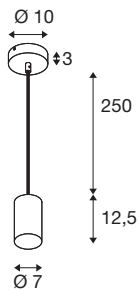

## ASTO TUBE

pendant light, GU10, pendant length 250 cm, max. 10-W, black

The aluminium ASTO TUBE pendant light equips living areas, shops, restaurants and hotels with a unique light experience: available as a one, two, three or four-flame version with reflectors in gold, copper or chrome. All at great value for money. The GU10 LED light emits a light that is both glare-free and high-quality. The aluminium pendant light can also be quickly and easily connected to a 230V mains voltage.

## TECHNICAL DATA

Item no.	1006431
Socket	GU10
Lamp	LED GU10 51mm
Number of sockets	1
Lamps included	No
IP Code	IP 20
Assembly	Surface
Assembly details	Ceiling
Primary nominal voltage	220-240V ~50/60Hz
Safety class	I
Wattage	10 W
Ambient temperature	25 °C
Color	black
Height	12.5 cm
Diameter	7 cm
Pendant length	250 cm
Net weight	0.508 kg
Gross weight	0.544 kg
BIG WHITE Page	285