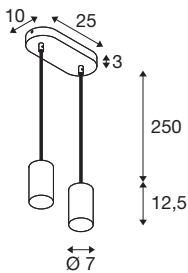

ASTO TUBE

pendant light, GU10, pendant length 250 cm, max.
2x10W, black

The aluminium ASTO TUBE pendant light equips living areas, shops, restaurants and hotels with a unique light experience: available as a one, two, three or four-flame version with reflectors in gold, copper or chrome. All at great value for money. The GU10 LED light emits a light that is both glare-free and high-quality. The aluminium pendant light can also be quickly and easily connected to a 230V mains voltage.

TECHNICAL DATA

Item no.	1006433
Socket	GU10
Lamp	LED GU10 51mm
Number of sockets	2
Lamps included	No
IP Code	IP 20
Assembly	Surface
Assembly details	Ceiling
Primary nominal voltage	220-240V ~50/60Hz
Safety class	I
Wattage	10 W
Ambient temperature	25 °C
Color	black
Height	12.5 cm
Diameter	7 cm
Pendant length	250 cm
Net weight	0.978 kg
Gross weight	1.046 kg
BIG WHITE Page	285