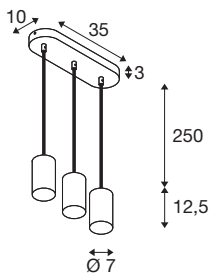

ASTO TUBE

pendant light, GU10, pendant length 250 cm, max.
 3x10W, black

The aluminium ASTO TUBE pendant light equips living areas, shops, restaurants and hotels with a unique light experience: available as a one, two, three or four-flame version with reflectors in gold, copper or chrome. All at great value for money. The GU10 LED light emits a light that is both glare-free and high-quality. The aluminium pendant light can also be quickly and easily connected to a 230V mains voltage.

TECHNICAL DATA

Item no.	1006435
Socket	GU10
Lamp	LED GU10 51mm
Number of sockets	3
Lamps included	No
IP Code	IP 20
Assembly	Surface
Assembly details	Ceiling
Primary nominal voltage	220-240V ~50/60Hz
Safety class	I
Wattage	10 W
Ambient temperature	25 °C
Color	black
Height	12.5 cm
Diameter	7 cm
Pendant length	250 cm
Net weight	1.435 kg
Gross weight	1.535 kg
BIG WHITE Page	285