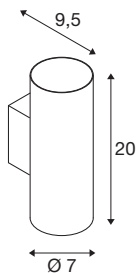

ASTO TUBE

wall-mounted light, cylindrical, max. 2x10W, black

ASTO TUBE also looks sleek and elegant when wall-mounted. The beautifully designed wall-mounted lights with their GU10 high-voltage halogen or LED lights emit a glare-free light that can be adjusted as required. The aluminium housing is available in black or white, whereas the reflectors are available in gold, chrome or copper. The ASTO TUBE can also be quickly and directly connected to a 230V mains voltage.

TECHNICAL DATA

Item no.	1006443
Socket	GU10
Lamp	LED GU10 51mm
Number of sockets	2
Lamps included	No
IP Code	IP 20
Assembly	Surface
Assembly details	Wall
Primary nominal voltage	220-240V ~50/60Hz
Safety class	I
Wattage	10 W
Ambient temperature	25 °C
Color	black
Height	20 cm
Depth	9.5 cm
Diameter	7 cm
Net weight	0.45 kg
Gross weight	0.482 kg
BIG WHITE Page	347