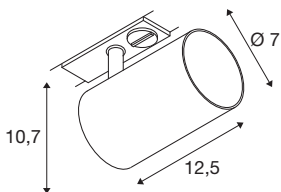

## ASTO TUBE

1-phase spot, GU10, black

Track featuring a compact, clean design: the ASTO TUBE track spotlight features strong lighting characteristics at an affordable price. The aluminium housing is available in black or white. Equipped with a GU10 high-voltage halogen or LED light, ASTO TUBE emits a light that is both glare-free and high-quality. The spotlight can also be quickly and easily installed using a track adapter.

## TECHNICAL DATA

Item no.	1006445
Socket	GU10
Lamp	LED GU10 51mm
Number of sockets	1
Lamps included	No
Tilt range	90 °
Horizontal rotation range	350 °
Rotating or tilting	rotary bar and tiltable
IP Code	IP 20
Assembly	Surface
Assembly details	Track Ceiling
Primary nominal voltage	220-240V ~50/60Hz
Safety class	I
Wattage	10 W
Ambient temperature	25 °C
Color	black
Length	12.5 cm
Height	10.5 cm
Diameter	7 cm
Net weight	0.278 kg
Gross weight	0.297 kg
BIG WHITE Page	505