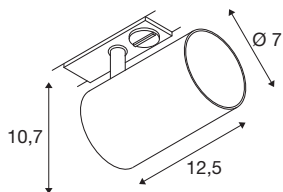

ASTO TUBE

1-phase spot, GU10, white

Track featuring a compact, clean design: the ASTO TUBE track spotlight features strong lighting characteristics at an affordable price. The aluminium housing is available in black or white. Equipped with a GU10 high-voltage halogen or LED light, ASTO TUBE emits a light that is both glare-free and high-quality. The spotlight can also be quickly and easily installed using a track adapter.

TECHNICAL DATA

| | |
|---------------------------|-------------------------|
| Item no. | 1006446 |
| Socket | GU10 |
| Lamp | LED GU10 51mm |
| Number of sockets | 1 |
| Lamps included | No |
| Tilt range | 90 ° |
| Horizontal rotation range | 350 ° |
| Rotating or tilting | rotary bar and tiltable |
| IP Code | IP 20 |
| Assembly | Surface |
| Assembly details | Track Ceiling |
| Primary nominal voltage | 220-240V ~50/60Hz |
| Safety class | I |
| Wattage | 10 W |
| Ambient temperature | 25 °C |
| Color | white |
| Length | 12.5 cm |
| Height | 10.5 cm |
| Diameter | 7 cm |
| Net weight | 0.278 kg |
| Gross weight | 0.297 kg |
| BIG WHITE Page | 505 |