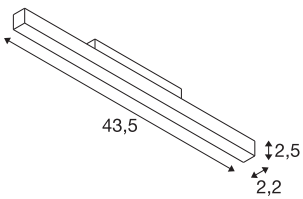

IN-LINE 44 48V TRACK

opal, DALI, spot, black / black, 14W, 1180lm, 3000K, CRI90, 95°

Plain linear luminaires for a particularly elegant look: the IN-LINE spotlight is concealed within a 48V TRACK system, allowing only the best feature to surface: high-quality light with a 35° beam angle in various lumen and natural colour reproduction (CRI>90). The DALI-compatible IN-LINE linear luminaires are also quick and easy to install via a track adapter.

TECHNICAL DATA

Item no.	1006623
Number of different light outlets	1
IP Code	IP 20
Impact resistance class	IK 02
Impact resistance	0.2 Joule
Assembly details	Track,Track Ceiling,Track Wall
Dimmable	Yes
Dimming technology	DALI 2
Primary nominal voltage	48V
Secondary power / voltage	350 mA
Safety class	III
Wattage	14 W
Minimum ambient temperature	-20 °C
Maximum ambient temperature	35 °C
Network rated standby power	0.5 W
Stroboscopic effect (SVM)	0.4
Lumen	1180 lm
Colour temperature	3000 Kelvin
Beam angle	95 °
Color	black
CRI	90
UGR ≤	28

Light Source

LXXBXX data	L80B50
Service life	50000 h
Risk Group	1
Length	43.5 cm
Width	2.2 cm
Height	2.5 cm
Net weight	0.279 kg
Gross weight	0.299 kg
BIG WHITE Page	475