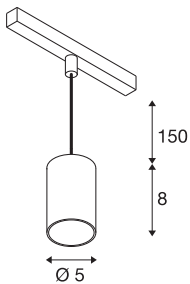

NUMINOS® XS 48V TRACK

DALI, pendant light, black / black, 8.7W, 640lm, 2700K, CRI90, 20°

High-quality minimalism across the board: the compact NUMINOS® pendant lights provide elegant yet effective illumination with a 48V track system. They also perfectly complement the most discerning room designs with their clear, cylindrical shape. The brightness, light colour (2700-K/3000K/4000K) and half-peak divergence (20°/ 40°/55°) of these DALI-compatible spotlights can be adjusted as desired. The aluminium housing is available in black, white and chrome. A CRI value over 90 ensures natural colour reproduction. The pendant lights are quick and easy to install thanks to the track adapter.

TECHNICAL DATA

Item no.	1006759
Number of different light outlets	1
IP Code	IP 20
Impact resistance class	IK 02
Impact resistance	0.2 Joule
Assembly details	Track, Track Ceiling
Dimmable	Yes
Dimming technology	DALI 2
Primary nominal voltage	48V
Secondary power / voltage	200 mA
Safety class	III
Wattage	8.7 W
Minimum ambient temperature	-20 °C
Maximum ambient temperature	35 °C
Network rated standby power	0.5 W
Lumen	640 lm
Colour temperature	2700 Kelvin
Beam angle	20 °
Color	black
CRI	90
UGR ≤	16
LXXBXX data	L80B50

Light Source

798300	
--------	---

Accessories

1005614	NUMINOS® XS , frosted diffuser
1005612	NUMINOS® XS , diffuser
1005615	NUMINOS® XS , black diffuser
1005613	NUMINOS® XS , transparent diffuser

Service life	50000 h
Risk Group	1
Height	8 cm
Diameter	5 cm
Pendant length	150 cm
Net weight	0.211 kg
Gross weight	0.226 kg
BIG WHITE Page	471