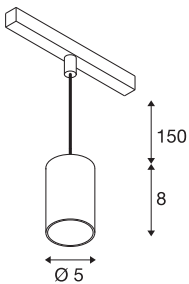

NUMINOS® XS 48V TRACK

DALI, pendant light, black / white, 8.7W, 670lm, 2700K, CRI90, 20°

High-quality minimalism across the board: the compact NUMINOS® pendant lights provide elegant yet effective illumination with a 48V track system. They also perfectly complement the most discerning room designs with their clear, cylindrical shape. The brightness, light colour (2700-K/3000K/4000K) and half-peak divergence (20°/ 40°/55°) of these DALI-compatible spotlights can be adjusted as desired. The aluminium housing is available in black, white and chrome. A CRI value over 90 ensures natural colour reproduction. The pendant lights are quick and easy to install thanks to the track adapter.

TECHNICAL DATA

Item no.	1006760
Number of different light outlets	1
IP Code	IP 20
Impact resistance class	IK 02
Impact resistance	0.2 Joule
Assembly details	Track, Track Ceiling
Dimmable	Yes
Dimming technology	DALI 2
Primary nominal voltage	48V
Secondary power / voltage	200 mA
Safety class	III
Wattage	8.7 W
Minimum ambient temperature	-20 °C
Maximum ambient temperature	35 °C
Network rated standby power	0.5 W
Lumen	670 lm
Colour temperature	2700 Kelvin
Beam angle	20 °
Color	black
CRI	90
UGR ≤	16
LXXBXX data	L80B50

Light Source

798300	
--------	---

Accessories

1005614	NUMINOS® XS , frosted diffuser
1005612	NUMINOS® XS , diffuser
1005615	NUMINOS® XS , black diffuser
1005613	NUMINOS® XS , transparent diffuser

Service life	50000 h
Risk Group	1
Height	8 cm
Diameter	5 cm
Pendant length	150 cm
Net weight	0.211 kg
Gross weight	0.226 kg
BIG WHITE Page	471