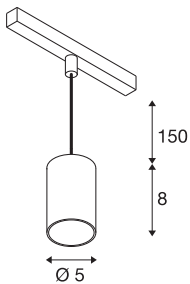

NUMINOS® XS 48V TRACK

DALI, pendant light, black / black, 8.7W, 620lm, 2700K, CRI90, 40°

High-quality minimalism across the board: the compact NUMINOS® pendant lights provide elegant yet effective illumination with a 48V track system. They also perfectly complement the most discerning room designs with their clear, cylindrical shape. The brightness, light colour (2700-K/3000K/4000K) and half-peak divergence (20°/ 40°/55°) of these DALI-compatible spotlights can be adjusted as desired. The aluminium housing is available in black, white and chrome. A CRI value over 90 ensures natural colour reproduction. The pendant lights are quick and easy to install thanks to the track adapter.

TECHNICAL DATA

Item no.	1006762
Number of different light outlets	1
IP Code	IP 20
Impact resistance class	IK 02
Impact resistance	0.2 Joule
Assembly details	Track, Track Ceiling
Dimmable	Yes
Dimming technology	DALI 2
Primary nominal voltage	48V
Secondary power / voltage	200 mA
Safety class	III
Wattage	8.7 W
Minimum ambient temperature	-20 °C
Maximum ambient temperature	35 °C
Network rated standby power	0.5 W
Lumen	620 lm
Colour temperature	2700 Kelvin
Beam angle	40 °
Color	black
CRI	90
UGR ≤	22
LXXBXX data	L80B50

Light Source

798300	
--------	---

Accessories

1005614	NUMINOS® XS , frosted diffuser
1005612	NUMINOS® XS , diffuser
1005615	NUMINOS® XS , black diffuser
1005613	NUMINOS® XS , transparent diffuser

Service life	50000 h
Risk Group	1
Height	8 cm
Diameter	5 cm
Pendant length	150 cm
Net weight	0.211 kg
Gross weight	0.226 kg
BIG WHITE Page	471