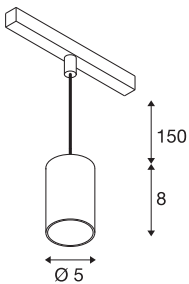

NUMINOS® XS 48V TRACK

DALI, pendant light, black / white, 8.7W, 650lm, 2700K, CRI90, 40°

High-quality minimalism across the board: the compact NUMINOS® pendant lights provide elegant yet effective illumination with a 48V track system. They also perfectly complement the most discerning room designs with their clear, cylindrical shape. The brightness, light colour (2700-K/3000K/4000K) and half-peak divergence (20°/ 40°/55°) of these DALI-compatible spotlights can be adjusted as desired. The aluminium housing is available in black, white and chrome. A CRI value over 90 ensures natural colour reproduction. The pendant lights are quick and easy to install thanks to the track adapter.

TECHNICAL DATA

Item no.	1006763
Number of different light outlets	1
IP Code	IP 20
Impact resistance class	IK 02
Impact resistance	0.2 Joule
Assembly details	Track, Track Ceiling
Dimmable	Yes
Dimming technology	DALI 2
Primary nominal voltage	48V
Secondary power / voltage	200 mA
Safety class	III
Wattage	8.7 W
Minimum ambient temperature	-20 °C
Maximum ambient temperature	35 °C
Network rated standby power	0.5 W
Lumen	650 lm
Colour temperature	2700 Kelvin
Beam angle	40 °
Color	black
CRI	90
UGR ≤	22
LXXBXX data	L80B50

Light Source

798300	
--------	---

Accessories

1005614	NUMINOS® XS , frosted diffuser
1005612	NUMINOS® XS , diffuser
1005615	NUMINOS® XS , black diffuser
1005613	NUMINOS® XS , transparent diffuser

Service life	50000 h
Risk Group	1
Height	8 cm
Diameter	5 cm
Pendant length	150 cm
Net weight	0.211 kg
Gross weight	0.226 kg
BIG WHITE Page	471