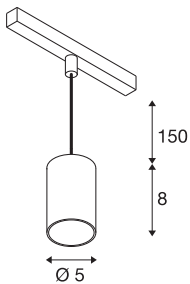

NUMINOS® XS 48V TRACK

DALI, pendant light, black / chrome, 8.7W, 650lm, 2700K, CRI90, 40°

High-quality minimalism across the board: the compact NUMINOS® pendant lights provide elegant yet effective illumination with a 48V track system. They also perfectly complement the most discerning room designs with their clear, cylindrical shape. The brightness, light colour (2700-K/3000K/4000K) and half-peak divergence (20°/ 40°/55°) of these DALI-compatible spotlights can be adjusted as desired. The aluminium housing is available in black, white and chrome. A CRI value over 90 ensures natural colour reproduction. The pendant lights are quick and easy to install thanks to the track adapter.

TECHNICAL DATA

Item no.	1006764
Number of different light outlets	1
IP Code	IP 20
Impact resistance class	IK 02
Impact resistance	0.2 Joule
Assembly details	Track, Track Ceiling
Dimmable	Yes
Dimming technology	DALI 2
Primary nominal voltage	48V
Secondary power / voltage	200 mA
Safety class	III
Wattage	8.7 W
Minimum ambient temperature	-20 °C
Maximum ambient temperature	35 °C
Network rated standby power	0.5 W
Lumen	650 lm
Colour temperature	2700 Kelvin
Beam angle	40 °
Color	black
CRI	90
UGR ≤	22
LXXBXX data	L80B50

Light Source

798300	
--------	---

Accessories

1005614	NUMINOS® XS , frosted diffuser
1005612	NUMINOS® XS , diffuser
1005615	NUMINOS® XS , black diffuser
1005613	NUMINOS® XS , transparent diffuser

Service life	50000 h
Risk Group	1
Height	8 cm
Diameter	5 cm
Pendant length	150 cm
Net weight	0.211 kg
Gross weight	0.226 kg
BIG WHITE Page	471