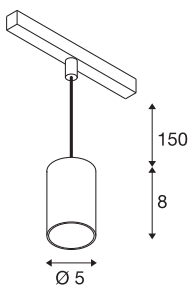

NUMINOS® XS 48V TRACK

DALI, pendant light, black / black, 8.7W, 640lm, 2700K, CRI90, 55°

High-quality minimalism across the board: the compact NUMINOS® pendant lights provide elegant yet effective illumination with a 48V track system. They also perfectly complement the most discerning room designs with their clear, cylindrical shape. The brightness, light colour (2700-K/3000K/4000K) and half-peak divergence (20°/ 40°/55°) of these DALI-compatible spotlights can be adjusted as desired. The aluminium housing is available in black, white and chrome. A CRI value over 90 ensures natural colour reproduction. The pendant lights are quick and easy to install thanks to the track adapter.

TECHNICAL DATA

Item no.	1006765
Number of different light outlets	1
IP Code	IP 20
Impact resistance class	IK 02
Impact resistance	0.2 Joule
Assembly details	Track, Track Ceiling
Dimmable	Yes
Dimming technology	DALI 2
Primary nominal voltage	48V
Secondary power / voltage	200 mA
Safety class	III
Wattage	8.7 W
Minimum ambient temperature	-20 °C
Maximum ambient temperature	35 °C
Network rated standby power	0.5 W
Lumen	640 lm
Colour temperature	2700 Kelvin
Beam angle	55 °
Color	black
CRI	90
UGR ≤	25
LXXBXX data	L80B50

Light Source

798300	
--------	---

Accessories

1005614	NUMINOS® XS , frosted diffuser
1005612	NUMINOS® XS , diffuser
1005615	NUMINOS® XS , black diffuser
1005613	NUMINOS® XS , transparent diffuser

Service life	50000 h
Risk Group	1
Height	8 cm
Diameter	5 cm
Pendant length	150 cm
Net weight	0.211 kg
Gross weight	0.226 kg
BIG WHITE Page	471