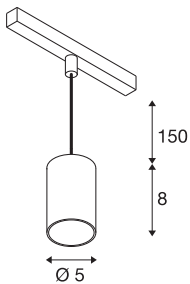

NUMINOS® XS 48V TRACK

DALI, pendant light, black / white, 8.7W, 670lm, 2700K, CRI90, 55°

High-quality minimalism across the board: the compact NUMINOS® pendant lights provide elegant yet effective illumination with a 48V track system. They also perfectly complement the most discerning room designs with their clear, cylindrical shape. The brightness, light colour (2700-K/3000K/4000K) and half-peak divergence (20°/ 40°/55°) of these DALI-compatible spotlights can be adjusted as desired. The aluminium housing is available in black, white and chrome. A CRI value over 90 ensures natural colour reproduction. The pendant lights are quick and easy to install thanks to the track adapter.

TECHNICAL DATA

Item no.	1006766
Number of different light outlets	1
IP Code	IP 20
Impact resistance class	IK 02
Impact resistance	0.2 Joule
Assembly details	Track, Track Ceiling
Dimmable	Yes
Dimming technology	DALI 2
Primary nominal voltage	48V
Secondary power / voltage	200 mA
Safety class	III
Wattage	8.7 W
Minimum ambient temperature	-20 °C
Maximum ambient temperature	35 °C
Network rated standby power	0.5 W
Lumen	670 lm
Colour temperature	2700 Kelvin
Beam angle	55 °
Color	black
CRI	90
UGR ≤	25
LXXBXX data	L80B50

Light Source

798300	
--------	---

Accessories

1005614	NUMINOS® XS , frosted diffuser
1005612	NUMINOS® XS , diffuser
1005615	NUMINOS® XS , black diffuser
1005613	NUMINOS® XS , transparent diffuser

Service life	50000 h
Risk Group	1
Height	8 cm
Diameter	5 cm
Pendant length	150 cm
Net weight	0.211 kg
Gross weight	0.226 kg
BIG WHITE Page	471