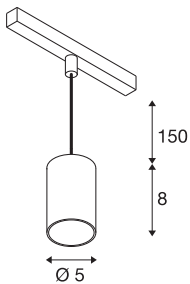

## NUMINOS® XS 48V TRACK

DALI, pendant light, white / black, 8.7W, 640lm, 2700K, CRI90, 20°

High-quality minimalism across the board: the compact NUMINOS® pendant lights provide elegant yet effective illumination with a 48V track system. They also perfectly complement the most discerning room designs with their clear, cylindrical shape. The brightness, light colour (2700-K/3000K/4000K) and half-peak divergence (20°/ 40°/55°) of these DALI-compatible spotlights can be adjusted as desired. The aluminium housing is available in black, white and chrome. A CRI value over 90 ensures natural colour reproduction. The pendant lights are quick and easy to install thanks to the track adapter.

### TECHNICAL DATA

Item no.	1006768
Number of different light outlets	1
IP Code	IP 20
Impact resistance class	IK 02
Impact resistance	0.2 Joule
Assembly details	Track, Track Ceiling
Dimmable	Yes
Dimming technology	DALI 2
Primary nominal voltage	48V
Secondary power / voltage	200 mA
Safety class	III
Wattage	8.7 W
Minimum ambient temperature	-20 °C
Maximum ambient temperature	35 °C
Network rated standby power	0.5 W
Lumen	640 lm
Colour temperature	2700 Kelvin
Beam angle	20 °
Color	white
CRI	90
UGR ≤	16
LXXBXX data	L80B50

Light Source

798300	
--------	---

Accessories

1005614	NUMINOS® XS , frosted diffuser
1005612	NUMINOS® XS , diffuser
1005615	NUMINOS® XS , black diffuser
1005613	NUMINOS® XS , transparent diffuser

Service life	50000 h
Risk Group	1
Height	8 cm
Diameter	5 cm
Pendant length	150 cm
Net weight	0.211 kg
Gross weight	0.226 kg
BIG WHITE Page	471