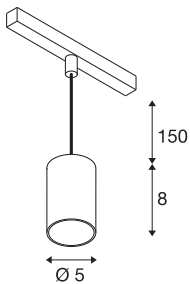

NUMINOS® XS 48V TRACK

DALI, pendant light, white / white, 8.7W, 670lm, 2700K, CRI90, 20°

High-quality minimalism across the board: the compact NUMINOS® pendant lights provide elegant yet effective illumination with a 48V track system. They also perfectly complement the most discerning room designs with their clear, cylindrical shape. The brightness, light colour (2700-K/3000K/4000K) and half-peak divergence (20°/ 40°/55°) of these DALI-compatible spotlights can be adjusted as desired. The aluminium housing is available in black, white and chrome. A CRI value over 90 ensures natural colour reproduction. The pendant lights are quick and easy to install thanks to the track adapter.

TECHNICAL DATA

Item no.	1006769
Number of different light outlets	1
IP Code	IP 20
Impact resistance class	IK 02
Impact resistance	0.2 Joule
Assembly details	Track, Track Ceiling
Dimmable	Yes
Dimming technology	DALI 2
Primary nominal voltage	48V
Secondary power / voltage	200 mA
Safety class	III
Wattage	8.7 W
Minimum ambient temperature	-20 °C
Maximum ambient temperature	35 °C
Network rated standby power	0.5 W
Lumen	670 lm
Colour temperature	2700 Kelvin
Beam angle	20 °
Color	white
CRI	90
UGR ≤	16
LXXBXX data	L80B50

Light Source

798300	
--------	---

Accessories

1005614	NUMINOS® XS , frosted diffuser
1005612	NUMINOS® XS , diffuser
1005615	NUMINOS® XS , black diffuser
1005613	NUMINOS® XS , transparent diffuser

Service life	50000 h
Risk Group	1
Height	8 cm
Diameter	5 cm
Pendant length	150 cm
Net weight	0.211 kg
Gross weight	0.226 kg
BIG WHITE Page	471