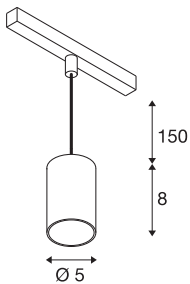

NUMINOS® XS 48V TRACK

DALI, pendant light, white / black, 8.7W, 620lm, 2700K, CRI90, 40°

High-quality minimalism across the board: the compact NUMINOS® pendant lights provide elegant yet effective illumination with a 48V track system. They also perfectly complement the most discerning room designs with their clear, cylindrical shape. The brightness, light colour (2700-K/3000K/4000K) and half-peak divergence (20°/ 40°/55°) of these DALI-compatible spotlights can be adjusted as desired. The aluminium housing is available in black, white and chrome. A CRI value over 90 ensures natural colour reproduction. The pendant lights are quick and easy to install thanks to the track adapter.

TECHNICAL DATA

Item no.	1006771
Number of different light outlets	1
IP Code	IP 20
Impact resistance class	IK 02
Impact resistance	0.2 Joule
Assembly details	Track,Track Ceiling
Dimmable	Yes
Dimming technology	DALI 2
Primary nominal voltage	48V
Secondary power / voltage	200 mA
Safety class	III
Wattage	8.7 W
Minimum ambient temperature	-20 °C
Maximum ambient temperature	35 °C
Network rated standby power	0.5 W
Lumen	620 lm
Colour temperature	2700 Kelvin
Beam angle	40 °
Color	white
CRI	90
UGR ≤	22
LXXBXX data	L80B50

Light Source

798300	
--------	---

Accessories

1005614	NUMINOS® XS , frosted diffuser
1005612	NUMINOS® XS , diffuser
1005615	NUMINOS® XS , black diffuser
1005613	NUMINOS® XS , transparent diffuser

Service life	50000 h
Risk Group	1
Height	8 cm
Diameter	5 cm
Pendant length	150 cm
Net weight	0.211 kg
Gross weight	0.226 kg
BIG WHITE Page	471