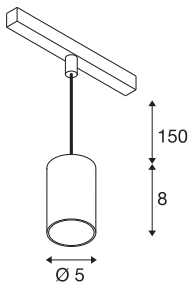

NUMINOS® XS 48V TRACK

DALI, pendant light, white / white, 8.7W, 650lm, 2700K, CRI90, 40°

High-quality minimalism across the board: the compact NUMINOS® pendant lights provide elegant yet effective illumination with a 48V track system. They also perfectly complement the most discerning room designs with their clear, cylindrical shape. The brightness, light colour (2700-K/3000K/4000K) and half-peak divergence (20°/ 40°/55°) of these DALI-compatible spotlights can be adjusted as desired. The aluminium housing is available in black, white and chrome. A CRI value over 90 ensures natural colour reproduction. The pendant lights are quick and easy to install thanks to the track adapter.

TECHNICAL DATA

Item no.	1006772
Number of different light outlets	1
IP Code	IP 20
Impact resistance class	IK 02
Impact resistance	0.2 Joule
Assembly details	Track, Track Ceiling
Dimmable	Yes
Dimming technology	DALI 2
Primary nominal voltage	48V
Secondary power / voltage	200 mA
Safety class	III
Wattage	8.7 W
Minimum ambient temperature	-20 °C
Maximum ambient temperature	35 °C
Network rated standby power	0.5 W
Lumen	650 lm
Colour temperature	2700 Kelvin
Beam angle	40 °
Color	white
CRI	90
UGR ≤	22
LXXBXX data	L80B50

Light Source

798300	
--------	---

Accessories

1005614	NUMINOS® XS , frosted diffuser
1005612	NUMINOS® XS , diffuser
1005615	NUMINOS® XS , black diffuser
1005613	NUMINOS® XS , transparent diffuser

Service life	50000 h
Risk Group	1
Height	8 cm
Diameter	5 cm
Pendant length	150 cm
Net weight	0.211 kg
Gross weight	0.226 kg
BIG WHITE Page	471