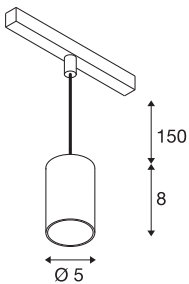

## NUMINOS® XS 48V TRACK

DALI, pendant light, white / chrome, 8.7W, 650lm, 2700K, CRI90, 40°

High-quality minimalism across the board: the compact NUMINOS® pendant lights provide elegant yet effective illumination with a 48V track system. They also perfectly complement the most discerning room designs with their clear, cylindrical shape. The brightness, light colour (2700-K/3000K/4000K) and half-peak divergence (20°/ 40°/55°) of these DALI-compatible spotlights can be adjusted as desired. The aluminium housing is available in black, white and chrome. A CRI value over 90 ensures natural colour reproduction. The pendant lights are quick and easy to install thanks to the track adapter.

### TECHNICAL DATA

Item no.	1006773
Number of different light outlets	1
IP Code	IP 20
Impact resistance class	IK 02
Impact resistance	0.2 Joule
Assembly details	Track, Track Ceiling
Dimmable	Yes
Dimming technology	DALI 2
Primary nominal voltage	48V
Secondary power / voltage	200 mA
Safety class	III
Wattage	8.7 W
Minimum ambient temperature	-20 °C
Maximum ambient temperature	35 °C
Network rated standby power	0.5 W
Lumen	650 lm
Colour temperature	2700 Kelvin
Beam angle	40 °
Color	white
CRI	90
UGR ≤	22
LXXBXX data	L80B50

Light Source

798300	
--------	---

Accessories

1005614	NUMINOS® XS , frosted diffuser
1005612	NUMINOS® XS , diffuser
1005615	NUMINOS® XS , black diffuser
1005613	NUMINOS® XS , transparent diffuser

Service life	50000 h
Risk Group	1
Height	8 cm
Diameter	5 cm
Pendant length	150 cm
Net weight	0.211 kg
Gross weight	0.226 kg
BIG WHITE Page	471