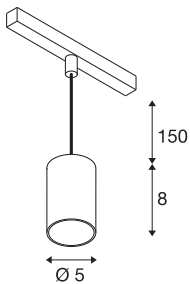

NUMINOS® XS 48V TRACK

DALI, pendant light, white / white, 8.7W, 670lm, 2700K, CRI90, 55°

High-quality minimalism across the board: the compact NUMINOS® pendant lights provide elegant yet effective illumination with a 48V track system. They also perfectly complement the most discerning room designs with their clear, cylindrical shape. The brightness, light colour (2700-K/3000K/4000K) and half-peak divergence (20°/ 40°/55°) of these DALI-compatible spotlights can be adjusted as desired. The aluminium housing is available in black, white and chrome. A CRI value over 90 ensures natural colour reproduction. The pendant lights are quick and easy to install thanks to the track adapter.

TECHNICAL DATA

Item no.	1006775
Number of different light outlets	1
IP Code	IP 20
Impact resistance class	IK 02
Impact resistance	0.2 Joule
Assembly details	Track, Track Ceiling
Dimmable	Yes
Dimming technology	DALI 2
Primary nominal voltage	48V
Secondary power / voltage	200 mA
Safety class	III
Wattage	8.7 W
Minimum ambient temperature	-20 °C
Maximum ambient temperature	35 °C
Network rated standby power	0.5 W
Lumen	670 lm
Colour temperature	2700 Kelvin
Beam angle	55 °
Color	white
CRI	90
UGR ≤	25
LXXBXX data	L80B50

Light Source

798300	
--------	---

Accessories

1005614	NUMINOS® XS , frosted diffuser
1005612	NUMINOS® XS , diffuser
1005615	NUMINOS® XS , black diffuser
1005613	NUMINOS® XS , transparent diffuser

Service life	50000 h
Risk Group	1
Height	8 cm
Diameter	5 cm
Pendant length	150 cm
Net weight	0.211 kg
Gross weight	0.226 kg
BIG WHITE Page	471