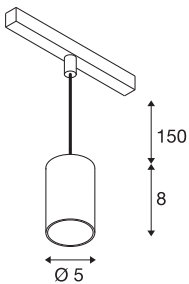

NUMINOS® XS 48V TRACK

DALI, pendant light, black / white, 8.7W, 730lm, 3000K, CRI90, 20°

High-quality minimalism across the board: the compact NUMINOS® pendant lights provide elegant yet effective illumination with a 48V track system. They also perfectly complement the most discerning room designs with their clear, cylindrical shape. The brightness, light colour (2700-K/3000K/4000K) and half-peak divergence (20°/ 40°/55°) of these DALI-compatible spotlights can be adjusted as desired. The aluminium housing is available in black, white and chrome. A CRI value over 90 ensures natural colour reproduction. The pendant lights are quick and easy to install thanks to the track adapter.

TECHNICAL DATA

Item no.	1006778
Number of different light outlets	1
IP Code	IP 20
Impact resistance class	IK 02
Impact resistance	0.2 Joule
Assembly details	Track, Track Ceiling
Dimmable	Yes
Dimming technology	DALI 2
Primary nominal voltage	48V
Secondary power / voltage	200 mA
Safety class	III
Wattage	8.7 W
Minimum ambient temperature	-20 °C
Maximum ambient temperature	35 °C
Network rated standby power	0.5 W
Lumen	730 lm
Colour temperature	3000 Kelvin
Beam angle	20 °
Color	black
CRI	90
UGR ≤	16
LXXBXX data	L80B50

Light Source

798303	
--------	---

Accessories

1005614	NUMINOS® XS , frosted diffuser
1005612	NUMINOS® XS , diffuser
1005615	NUMINOS® XS , black diffuser
1005613	NUMINOS® XS , transparent diffuser

Service life	50000 h
Risk Group	2
Height	8 cm
Diameter	5 cm
Pendant length	150 cm
Net weight	0.211 kg
Gross weight	0.226 kg
BIG WHITE Page	471